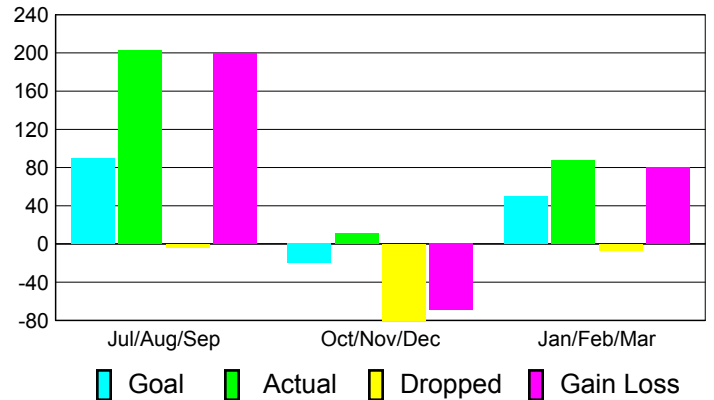

Membership Results 2010-2011

Goal, New, Dropped, Gain/Loss

Comparison of Membership Gain/Loss

Current Year Compared to the Previous Year