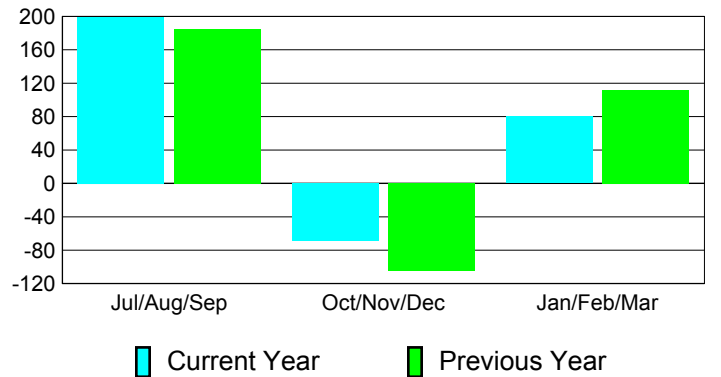

Membership Results
2010-2011

Membership
2009-2010

Month	Net Memb Goal	Actual New Memb	Actual Dropped Memb	Gain/Loss of Memb	Gain/Loss of Memb
Jul/Aug/Sep	90	203	-4	199	185
Oct/Nov/Dec	-20	11	-80	-69	-105
Jan/Feb/Mar	50	87	-7	80	112
Totals	120	301	-91	210	192

Membership Results 2010-2011

Goal, New, Dropped, Gain/Loss

Comparison of Membership Gain/Loss

Current Year Compared to the Previous Year

Gender Comparison 2010-2011

Jul/Aug/Sep

Oct/Nov/Dec

Jan/Feb/Mar